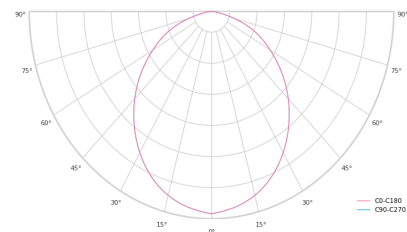

Optical system	Diffuser
Optical part material	PMMA
Housing material	Aluminium
Surface finish	Painted
Height	60.00 cm
Diameter	600.00 cm
Weight	4.90 kg
Service lifetime (L80 B10)	50 000 h
Warranty	5 years

Dimensions

Light distribution

Available cable colors