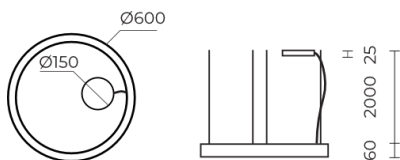

Dimensions