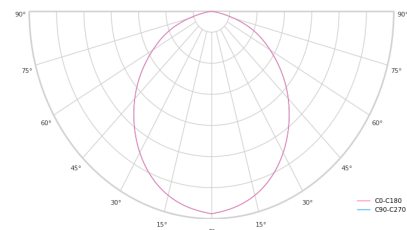

Optical system	Diffuser
Optical part material	PMMA
Housing material	Aluminium
Surface finish	Painted
Height	60.00 cm
Diameter	600.00 cm
Weight	4.90 kg
Service lifetime (L80 B10)	50 000 h
Warranty	5 years

Dimensions

Light distribution

Available cable colors