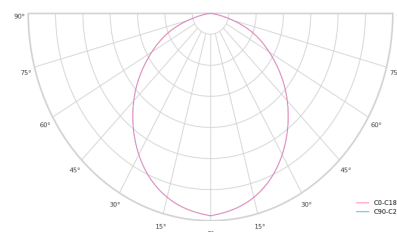

Optical system	Diffuser
Optical part material	PMMA
Housing material	Aluminium
Surface finish	Painted
Height	60.00 cm
Diameter	600.00 cm
Weight	4.90 kg
Service lifetime (L80 B10)	50 000 h
Warranty	5 years

Dimensions

Light distribution

Available cable colors