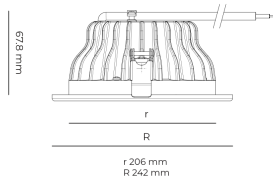

LED 220-240 V IP20
 50-60Hz IP44

CCT
4000 k

CRI
80+

Product technical data

Mains voltage	220 - 240V AC, 50/60Hz
Connection method	Plug-in terminal
Dimming type	Non-dimmable
IP rating	44/20
Protection class	II
Ambient temperature	0 to +30 °C
Light source	LED
Colour temperature	4000k
Color rendering index	80
Rated luminous flux	2,865 lm
Connected load	26.20 W
Luminous efficacy	109.4 lm/W

Optical system	Reflector
Optical part material	Hardened glass
Housing material	Die-cast aluminium
Surface finish	Powder coated
Height	75.00 cm
Diameter	242.00 cm
Weight	1.00 kg
Service lifetime (L80 B10)	50 000 h
Warranty	5 years

Dimensions

Light distribution