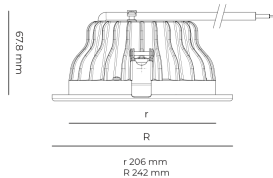

LED 220-240 V IP20
 50-60Hz IP44

CCT
3000 k

CRI
80+

Product technical data

Mains voltage	220 - 240V AC, 50/60Hz
Connection method	Plug-in terminal
Dimming type	DALI
IP rating	44/20
Protection class	II
Ambient temperature	0 to +30 °C
Light source	LED
Colour temperature	3000k
Color rendering index	80
Rated luminous flux	2,865 lm
Connected load	26.20 W
Luminous efficacy	109.4 lm/W

Optical system	Reflector
Optical part material	Hardened glass
Housing material	Die-cast aluminium
Surface finish	Powder coated
Height	75.00 cm
Diameter	242.00 cm
Weight	1.00 kg
Service lifetime (L80 B10)	50 000 h
Warranty	5 years

Dimensions

Light distribution