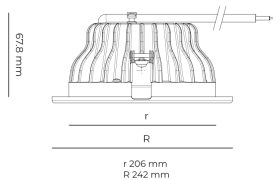

Optical system	Reflector
Optical part material	Hardened glass
Housing material	Die-cast aluminium
Surface finish	Powder coated
Height	75.00 cm
Diameter	242.00 cm
Weight	1.00 kg
Service lifetime (L80 B10)	50 000 h
Warranty	5 years

### Dimensions