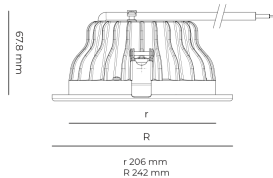

Technical datasheet

PRIME-8-M-840-2-PD-WH

Product description

Prime is a recessed LED downlight with aluminum reflector and LED source with 50,000 hours lifetime. Available in 3 sizes and 3 power options, color temperatures 3000K/4000K with CRI 80+. Three light distribution types (Clear, Diffuse, Partly diffuse) with separate LED driver and DALI control option available. Ideal for offices, commercial spaces and residential buildings. 5-year warranty.

LED 220-240 V 50-60Hz IP20 IP44 CE CCT 4000 k CRI 80+

Product technical data

Mains voltage	220 - 240V AC, 50/60Hz
Connection method	Plug-in terminal
Dimming type	DALI
IP rating	44/20
Protection class	II
Ambient temperature	0 to +30 °C
Light source	LED
Colour temperature	4000k
Color rendering index	80
Rated luminous flux	2,185 lm
Connected load	18.30 W
Luminous efficacy	119.4 lm/W

Optical system	Reflector
Optical part material	Hardened glass
Housing material	Die-cast aluminium
Surface finish	Powder coated
Height	75.00 cm
Diameter	242.00 cm
Weight	1.00 kg
Service lifetime (L80 B10)	50 000 h
Warranty	5 years

Dimensions

Light distribution