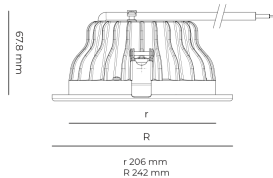

Technical datasheet

PRIME-8-M-840-2-PD-BL

ARLI

Product description

Prime is a recessed LED downlight with aluminum reflector and LED source with 50,000 hours lifetime. Available in 3 sizes and 3 power options, color temperatures 3000K/4000K with CRI 80+. Three light distribution types (Clear, Diffuse, Partly diffuse) with separate LED driver and DALI control option available. Ideal for offices, commercial spaces and residential buildings. 5-year warranty.

LED 220-240 V 50-60 Hz IP20 IP44 CE CCT 4000 k CRI 80+

Product technical data

Mains voltage	220 - 240V AC, 50/60Hz
Connection method	Plug-in terminal
Dimming type	DALI
IP rating	44/20
Protection class	II
Ambient temperature	0 to +30 °C
Light source	LED
Colour temperature	4000k
Color rendering index	80
Rated luminous flux	2,185 lm
Connected load	18.30 W
Luminous efficacy	119.4 lm/W

Optical system	Reflector
Optical part material	Hardened glass
Housing material	Die-cast aluminium
Surface finish	Powder coated
Height	75.00 cm
Diameter	242.00 cm
Weight	1.00 kg
Service lifetime (L80 B10)	50 000 h
Warranty	5 years

Dimensions

Light distribution