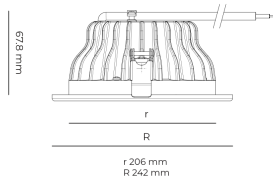

LED 220-240 V IP20
 50-60Hz IP44

CCT
4000 k

CRI
80+

Product technical data

Mains voltage	220 - 240V AC, 50/60Hz
Connection method	Plug-in terminal
Dimming type	Non-dimmable
IP rating	44/20
Protection class	II
Ambient temperature	0 to +30 °C
Light source	LED
Colour temperature	4000k
Color rendering index	80
Rated luminous flux	2,185 lm
Connected load	18.30 W
Luminous efficacy	119.4 lm/W

Optical system	Reflector
Optical part material	Hardened glass
Housing material	Die-cast aluminium
Surface finish	Powder coated
Height	75.00 cm
Diameter	242.00 cm
Weight	1.00 kg
Service lifetime (L80 B10)	50 000 h
Warranty	5 years

Dimensions

Light distribution