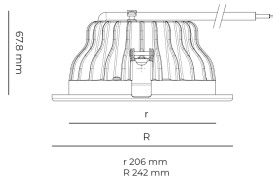

LED 220-240 V IP20
 50-60 Hz IP44

CCT
3000 k

CRI
80+

Product technical data

Mains voltage	220 - 240V AC, 50/60Hz
Connection method	Plug-in terminal
Dimming type	Non-dimmable
IP rating	44/20
Protection class	II
Ambient temperature	0 to +30 °C
Light source	LED
Colour temperature	3000k
Color rendering index	80
Rated luminous flux	1,575 lm
Connected load	12.60 W
Luminous efficacy	125.0 lm/W

Optical system	Reflector
Optical part material	Hardened glass
Housing material	Die-cast aluminium
Surface finish	Powder coated
Height	75.00 cm
Diameter	242.00 cm
Weight	1.00 kg
Service lifetime (L80 B10)	50 000 h
Warranty	5 years

Dimensions

Light distribution