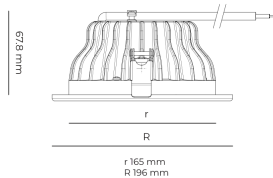

LED

 220-240 V
50-60 Hz

IP20
IP44

CCT
4000 k
CRI
80+

Product technical data

Mains voltage	220 - 240V AC, 50/60Hz
Connection method	Plug-in terminal
Dimming type	DALI
IP rating	44/20
Protection class	II
Ambient temperature	0 to +30 °C
Light source	LED
Colour temperature	4000k
Color rendering index	80
Rated luminous flux	2,865 lm
Connected load	26.20 W
Luminous efficacy	109.4 lm/W

Optical system	Reflector
Optical part material	Hardened glass
Housing material	Die-cast aluminium
Surface finish	Powder coated
Height	75.00 cm
Diameter	196.00 cm
Weight	0.80 kg
Service lifetime (L80 B10)	50 000 h
Warranty	5 years

Dimensions

Light distribution