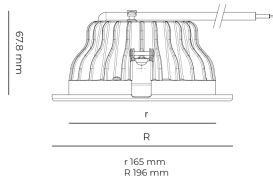

Technical datasheet

PRIME-6-L-830-2-PD-BL

Product description

Prime is a recessed LED downlight with aluminum reflector and LED source with 50,000 hours lifetime. Available in 3 sizes and 3 power options, color temperatures 3000K/4000K with CRI 80+. Three light distribution types (Clear, Diffuse, Partly diffuse) with separate LED driver and DALI control option available. Ideal for offices, commercial spaces and residential buildings. 5-year warranty.

LED 220-240 V
50-60 Hz **IP20**
IP44  **CE** **CCT**
3000 k **CRI**
80+

Product technical data

Mains voltage	220 - 240V AC, 50/60Hz
Connection method	Plug-in terminal
Dimming type	DALI
IP rating	44/20
Protection class	II
Ambient temperature	0 to +30 °C
Light source	LED
Colour temperature	3000k
Color rendering index	80
Rated luminous flux	2,865 lm
Connected load	26.20 W
Luminous efficacy	109.4 lm/W

Optical system	Reflector
Optical part material	Hardened glass
Housing material	Die-cast aluminium
Surface finish	Powder coated
Height	75.00 cm
Diameter	196.00 cm
Weight	0.80 kg
Service lifetime (L80 B10)	50 000 h
Warranty	5 years

Dimensions

Light distribution