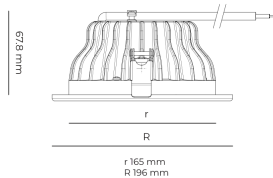

LED

 220-240 V
50-60 Hz

IP20
IP44

CCT
3000 k
CRI
80+

Product technical data

Mains voltage	220 - 240V AC, 50/60Hz
Connection method	Plug-in terminal
Dimming type	Non-dimmable
IP rating	44/20
Protection class	II
Ambient temperature	0 to +30 °C
Light source	LED
Colour temperature	3000k
Color rendering index	80
Rated luminous flux	2,865 lm
Connected load	26.20 W
Luminous efficacy	109.4 lm/W

Optical system	Reflector
Optical part material	Hardened glass
Housing material	Die-cast aluminium
Surface finish	Powder coated
Height	75.00 cm
Diameter	196.00 cm
Weight	0.80 kg
Service lifetime (L80 B10)	50 000 h
Warranty	5 years

Dimensions

Light distribution