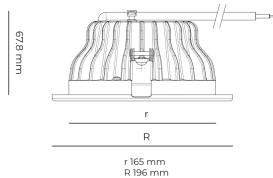

### Product technical data

|                       |                        |
|-----------------------|------------------------|
| Mains voltage         | 220 - 240V AC, 50/60Hz |
| Connection method     | Plug-in terminal       |
| Dimming type          | Non-dimmable           |
| IP rating             | 44/20                  |
| Protection class      | II                     |
| Ambient temperature   | 0 to +30 °C            |
| Light source          | LED                    |
| Colour temperature    | 4000k                  |
| Color rendering index | 80                     |
| Rated luminous flux   | 2,185 lm               |
| Connected load        | 18.30 W                |
| Luminous efficacy     | 119.4 lm/W             |

|                            |                    |
|----------------------------|--------------------|
| Optical system             | Reflector          |
| Optical part material      | Hardened glass     |
| Housing material           | Die-cast aluminium |
| Surface finish             | Powder coated      |
| Height                     | 75.00 cm           |
| Diameter                   | 196.00 cm          |
| Weight                     | 0.80 kg            |
| Service lifetime (L80 B10) | 50 000 h           |
| Warranty                   | 5 years            |

### Dimensions