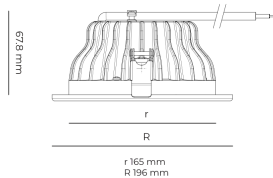

LED 220-240 V IP20
 50-60 Hz IP44

CCT
3000 k

CRI
80+

Product technical data

Mains voltage	220 - 240V AC, 50/60Hz
Connection method	Plug-in terminal
Dimming type	DALI
IP rating	44/20
Protection class	II
Ambient temperature	0 to +30 °C
Light source	LED
Colour temperature	3000k
Color rendering index	80
Rated luminous flux	2,185 lm
Connected load	18.30 W
Luminous efficacy	119.4 lm/W

Optical system	Reflector
Optical part material	Hardened glass
Housing material	Die-cast aluminium
Surface finish	Powder coated
Height	75.00 cm
Diameter	196.00 cm
Weight	0.80 kg
Service lifetime (L80 B10)	50 000 h
Warranty	5 years

Dimensions

Light distribution