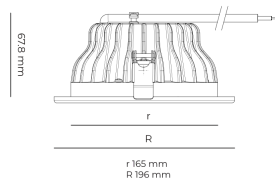

Optical system	Reflector
Optical part material	Hardened glass
Housing material	Die-cast aluminium
Surface finish	Powder coated
Height	75.00 cm
Diameter	196.00 cm
Weight	0.80 kg
Service lifetime (L80 B10)	50 000 h
Warranty	5 years

### Dimensions