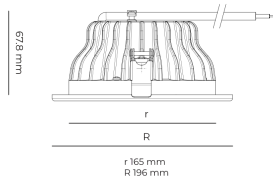

Technical datasheet

PRIME-6-S-830-1-PD-BL

Product description

Prime is a recessed LED downlight with aluminum reflector and LED source with 50,000 hours lifetime. Available in 3 sizes and 3 power options, color temperatures 3000K/4000K with CRI 80+. Three light distribution types (Clear, Diffuse, Partly diffuse) with separate LED driver and DALI control option available. Ideal for offices, commercial spaces and residential buildings. 5-year warranty.

LED 220-240 V
50-60 Hz **IP20**
IP44  **CE** CCT
3000 k CRI
80+

Product technical data

Mains voltage	220 - 240V AC, 50/60Hz
Connection method	Plug-in terminal
Dimming type	Non-dimmable
IP rating	44/20
Protection class	II
Ambient temperature	0 to +30 °C
Light source	LED
Colour temperature	3000k
Color rendering index	80
Rated luminous flux	1,575 lm
Connected load	12.60 W
Luminous efficacy	125.0 lm/W

Optical system	Reflector
Optical part material	Hardened glass
Housing material	Die-cast aluminium
Surface finish	Powder coated
Height	75.00 cm
Diameter	196.00 cm
Weight	0.80 kg
Service lifetime (L80 B10)	50 000 h
Warranty	5 years

Dimensions

Light distribution