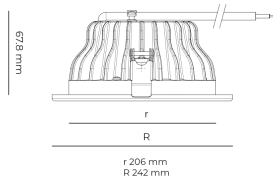

Technical datasheet

PRIME-8-L-840-2-C-WH

Product description

Prime is a recessed LED downlight with aluminum reflector and LED source with 50,000 hours lifetime. Available in 3 sizes and 3 power options, color temperatures 3000K/4000K with CRI 80+. Three light distribution types (Clear, Diffuse, Partly diffuse) with separate LED driver and DALI control option available. Ideal for offices, commercial spaces and residential buildings. 5-year warranty.

LED 220-240 V
50-60 Hz **IP20**
IP44  **CE** **CCT**
4000 k **CRI**
80+

Product technical data

Mains voltage	220 - 240V AC, 50/60Hz
Connection method	Plug-in terminal
Dimming type	DALI
IP rating	44/20
Protection class	II
Ambient temperature	0 to +30 °C
Light source	LED
Colour temperature	4000k
Color rendering index	80
Rated luminous flux	2,865 lm
Connected load	26.20 W
Luminous efficacy	109.4 lm/W

Optical system	Reflector
Optical part material	Hardened glass
Housing material	Die-cast aluminium
Surface finish	Powder coated
Height	75.00 cm
Diameter	242.00 cm
Weight	1.00 kg
Service lifetime (L80 B10)	50 000 h
Warranty	5 years

Dimensions

Light distribution