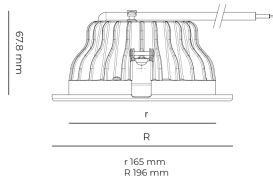

### Product technical data

|                       |                        |
|-----------------------|------------------------|
| Mains voltage         | 220 - 240V AC, 50/60Hz |
| Connection method     | Plug-in terminal       |
| Dimming type          | DALI                   |
| IP rating             | 44/20                  |
| Protection class      | II                     |
| Ambient temperature   | 0 to +30 °C            |
| Light source          | LED                    |
| Colour temperature    | 4000k                  |
| Color rendering index | 80                     |
| Rated luminous flux   | 2,865 lm               |
| Connected load        | 26.20 W                |
| Luminous efficacy     | 109.4 lm/W             |

|                            |                    |
|----------------------------|--------------------|
| Optical system             | Reflector          |
| Optical part material      | Hardened glass     |
| Housing material           | Die-cast aluminium |
| Surface finish             | Powder coated      |
| Height                     | 75.00 cm           |
| Diameter                   | 196.00 cm          |
| Weight                     | 0.80 kg            |
| Service lifetime (L80 B10) | 50 000 h           |
| Warranty                   | 5 years            |

### Dimensions