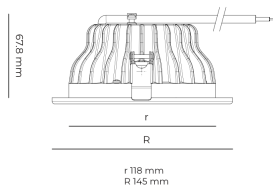

LED 220-240 V IP20
 50-60 Hz IP44

CCT
4000 k

CRI
80+

Product technical data

Mains voltage	220 - 240V AC, 50/60Hz
Connection method	Plug-in terminal
Dimming type	Non-dimmable
IP rating	44/20
Protection class	II
Ambient temperature	0 to +30 °C
Light source	LED
Colour temperature	4000k
Color rendering index	80
Rated luminous flux	2,865 lm
Connected load	26.20 W
Luminous efficacy	109.4 lm/W

Optical system	Reflector
Optical part material	Hardened glass
Housing material	Die-cast aluminium
Surface finish	Powder coated
Height	75.00 cm
Diameter	145.00 cm
Weight	0.60 kg
Service lifetime (L80 B10)	50 000 h
Warranty	5 years

Dimensions

Light distribution