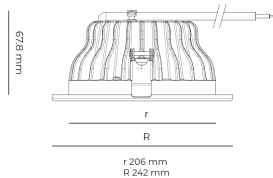

LED

 220-240 V
50-60 Hz

IP20
IP44

CCT
4000 k
CRI
80+

Product technical data

Mains voltage	220 - 240V AC, 50/60Hz
Connection method	Plug-in terminal
Dimming type	Non-dimmable
IP rating	44/20
Protection class	II
Ambient temperature	0 to +30 °C
Light source	LED
Colour temperature	4000k
Color rendering index	80
Rated luminous flux	2,865 lm
Connected load	26.20 W
Luminous efficacy	109.4 lm/W

Optical system	Reflector
Optical part material	Hardened glass
Housing material	Die-cast aluminium
Surface finish	Powder coated
Height	75.00 cm
Diameter	242.00 cm
Weight	1.00 kg
Service lifetime (L80 B10)	50 000 h
Warranty	5 years

Dimensions

Light distribution