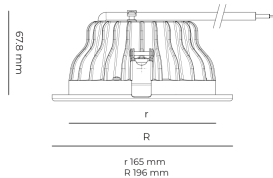

LED 220-240 V 50-60 Hz
IP20
IP44

CCT
3000 k

CRI
80+

Product technical data

Mains voltage	220 - 240V AC, 50/60Hz
Connection method	Plug-in terminal
Dimming type	DALI
IP rating	44/20
Protection class	II
Ambient temperature	0 to +30 °C
Light source	LED
Colour temperature	3000k
Color rendering index	80
Rated luminous flux	2,865 lm
Connected load	26.20 W
Luminous efficacy	109.4 lm/W

Optical system	Reflector
Optical part material	Hardened glass
Housing material	Die-cast aluminium
Surface finish	Powder coated
Height	75.00 cm
Diameter	196.00 cm
Weight	0.80 kg
Service lifetime (L80 B10)	50 000 h
Warranty	5 years

Dimensions

Light distribution