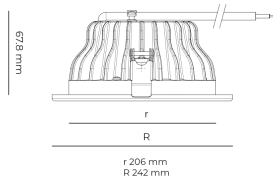

LED 220-240 V 50-60Hz IP20 IP44
 

 CCT 3000 k CRI 80+

Product technical data

Mains voltage	220 - 240V AC, 50/60Hz
Connection method	Plug-in terminal
Dimming type	DALI
IP rating	44/20
Protection class	II
Ambient temperature	0 to +30 °C
Light source	LED
Colour temperature	3000k
Color rendering index	80
Rated luminous flux	2,865 lm
Connected load	26.20 W
Luminous efficacy	109.4 lm/W

Optical system	Reflector
Optical part material	Hardened glass
Housing material	Die-cast aluminium
Surface finish	Powder coated
Height	75.00 cm
Diameter	242.00 cm
Weight	1.00 kg
Service lifetime (L80 B10)	50 000 h
Warranty	5 years

Dimensions

Light distribution