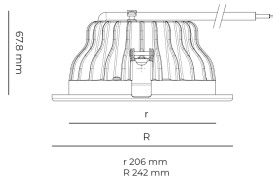

LED 220-240 V 50-60Hz
IP20
IP44

CCT
3000 k

CRI
80+

Product technical data

Mains voltage	220 - 240V AC, 50/60Hz
Connection method	Plug-in terminal
Dimming type	DALI
IP rating	44/20
Protection class	II
Ambient temperature	0 to +30 °C
Light source	LED
Colour temperature	3000k
Color rendering index	80
Rated luminous flux	2,865 lm
Connected load	26.20 W
Luminous efficacy	109.4 lm/W

Optical system	Reflector
Optical part material	Hardened glass
Housing material	Die-cast aluminium
Surface finish	Powder coated
Height	75.00 cm
Diameter	242.00 cm
Weight	1.00 kg
Service lifetime (L80 B10)	50 000 h
Warranty	5 years

Dimensions

Light distribution