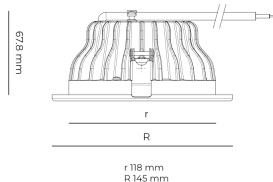

LED 220-240 V IP20
 50-60 Hz IP44

CCT
3000 k

CRI
80+

Product technical data

Mains voltage	220 - 240V AC, 50/60Hz
Connection method	Plug-in terminal
Dimming type	DALI
IP rating	44/20
Protection class	II
Ambient temperature	0 to +30 °C
Light source	LED
Colour temperature	3000k
Color rendering index	80
Rated luminous flux	2,865 lm
Connected load	26.20 W
Luminous efficacy	109.4 lm/W

Optical system	Reflector
Optical part material	Hardened glass
Housing material	Die-cast aluminium
Surface finish	Powder coated
Height	75.00 cm
Diameter	145.00 cm
Weight	0.60 kg
Service lifetime (L80 B10)	50 000 h
Warranty	5 years

Dimensions

Light distribution