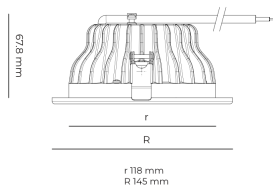

LED 220-240 V IP20
 50-60 Hz IP44

CCT
3000 k

CRI
80+

Product technical data

Mains voltage	220 - 240V AC, 50/60Hz
Connection method	Plug-in terminal
Dimming type	Non-dimmable
IP rating	44/20
Protection class	II
Ambient temperature	0 to +30 °C
Light source	LED
Colour temperature	3000k
Color rendering index	80
Rated luminous flux	2,865 lm
Connected load	26.20 W
Luminous efficacy	109.4 lm/W

Optical system	Reflector
Optical part material	Hardened glass
Housing material	Die-cast aluminium
Surface finish	Powder coated
Height	75.00 cm
Diameter	145.00 cm
Weight	0.60 kg
Service lifetime (L80 B10)	50 000 h
Warranty	5 years

Dimensions

Light distribution