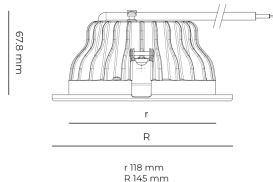

Technical datasheet

PRIME-4-L-830-1-D-BL

Product description

Prime is a recessed LED downlight with aluminum reflector and LED source with 50,000 hours lifetime. Available in 3 sizes and 3 power options, color temperatures 3000K/4000K with CRI 80+. Three light distribution types (Clear, Diffuse, Partly diffuse) with separate LED driver and DALI control option available. Ideal for offices, commercial spaces and residential buildings. 5-year warranty.

LED 220-240 V
50-60 Hz **IP20**
IP44  **CE** **CCT**
3000 k **CRI**
80+

Product technical data

Mains voltage	220 - 240V AC, 50/60Hz
Connection method	Plug-in terminal
Dimming type	Non-dimmable
IP rating	44/20
Protection class	II
Ambient temperature	0 to +30 °C
Light source	LED
Colour temperature	3000k
Color rendering index	80
Rated luminous flux	2,865 lm
Connected load	26.20 W
Luminous efficacy	109.4 lm/W

Optical system	Reflector
Optical part material	Hardened glass
Housing material	Die-cast aluminium
Surface finish	Powder coated
Height	75.00 cm
Diameter	145.00 cm
Weight	0.60 kg
Service lifetime (L80 B10)	50 000 h
Warranty	5 years

Dimensions

Light distribution