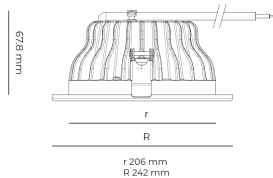

LED

 220-240 V
50-60 Hz

IP20
IP44

CCT
3000 k
CRI
80+

Product technical data

Mains voltage	220 - 240V AC, 50/60Hz
Connection method	Plug-in terminal
Dimming type	Non-dimmable
IP rating	44/20
Protection class	II
Ambient temperature	0 to +30 °C
Light source	LED
Colour temperature	3000k
Color rendering index	80
Rated luminous flux	2,865 lm
Connected load	26.20 W
Luminous efficacy	109.4 lm/W

Optical system	Reflector
Optical part material	Hardened glass
Housing material	Die-cast aluminium
Surface finish	Powder coated
Height	75.00 cm
Diameter	242.00 cm
Weight	1.00 kg
Service lifetime (L80 B10)	50 000 h
Warranty	5 years

Dimensions

Light distribution