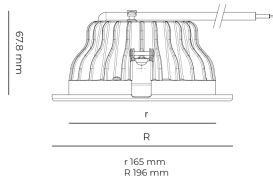

Technical datasheet

PRIME-6-L-830-1-C-BL

Product description

Prime is a recessed LED downlight with aluminum reflector and LED source with 50,000 hours lifetime. Available in 3 sizes and 3 power options, color temperatures 3000K/4000K with CRI 80+. Three light distribution types (Clear, Diffuse, Partly diffuse) with separate LED driver and DALI control option available. Ideal for offices, commercial spaces and residential buildings. 5-year warranty.

LED 220-240 V
50-60 Hz **IP20**
IP44  **CE** CCT
3000 k CRI
80+

Product technical data

Mains voltage	220 - 240V AC, 50/60Hz
Connection method	Plug-in terminal
Dimming type	Non-dimmable
IP rating	44/20
Protection class	II
Ambient temperature	0 to +30 °C
Light source	LED
Colour temperature	3000k
Color rendering index	80
Rated luminous flux	2,865 lm
Connected load	26.20 W
Luminous efficacy	109.4 lm/W

Optical system	Reflector
Optical part material	Hardened glass
Housing material	Die-cast aluminium
Surface finish	Powder coated
Height	75.00 cm
Diameter	196.00 cm
Weight	0.80 kg
Service lifetime (L80 B10)	50 000 h
Warranty	5 years

Dimensions

Light distribution