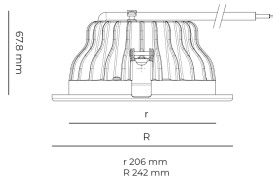

LED 220-240 V IP20
 50-60 Hz IP44

CCT
4000 k

CRI
80+

Product technical data

Mains voltage	220 - 240V AC, 50/60Hz
Connection method	Plug-in terminal
Dimming type	DALI
IP rating	44/20
Protection class	II
Ambient temperature	0 to +30 °C
Light source	LED
Colour temperature	4000k
Color rendering index	80
Rated luminous flux	2,185 lm
Connected load	18.30 W
Luminous efficacy	119.4 lm/W

Optical system	Reflector
Optical part material	Hardened glass
Housing material	Die-cast aluminium
Surface finish	Powder coated
Height	75.00 cm
Diameter	242.00 cm
Weight	1.00 kg
Service lifetime (L80 B10)	50 000 h
Warranty	5 years

Dimensions

Light distribution