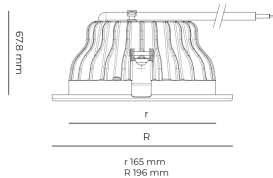

LED 220-240 V 50-60Hz
IP20
IP44

CCT
4000 k

CRI
80+

Product technical data

Mains voltage	220 - 240V AC, 50/60Hz
Connection method	Plug-in terminal
Dimming type	DALI
IP rating	44/20
Protection class	II
Ambient temperature	0 to +30 °C
Light source	LED
Colour temperature	4000k
Color rendering index	80
Rated luminous flux	2,185 lm
Connected load	18.30 W
Luminous efficacy	119.4 lm/W

Optical system	Reflector
Optical part material	Hardened glass
Housing material	Die-cast aluminium
Surface finish	Powder coated
Height	75.00 cm
Diameter	196.00 cm
Weight	0.80 kg
Service lifetime (L80 B10)	50 000 h
Warranty	5 years

Dimensions

Light distribution