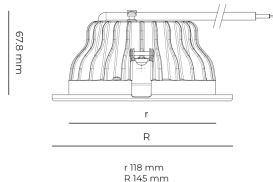

Technical datasheet

PRIME-4-M-840-2-D-WH

Product description

Prime is a recessed LED downlight with aluminum reflector and LED source with 50,000 hours lifetime. Available in 3 sizes and 3 power options, color temperatures 3000K/4000K with CRI 80+. Three light distribution types (Clear, Diffuse, Partly diffuse) with separate LED driver and DALI control option available. Ideal for offices, commercial spaces and residential buildings. 5-year warranty.

LED 220-240 V 50-60 Hz IP20 IP44 CE CCT 4000 k CRI 80+

Product technical data

Mains voltage	220 - 240V AC, 50/60Hz
Connection method	Plug-in terminal
Dimming type	DALI
IP rating	44/20
Protection class	II
Ambient temperature	0 to +30 °C
Light source	LED
Colour temperature	4000k
Color rendering index	80
Rated luminous flux	2,185 lm
Connected load	18.30 W
Luminous efficacy	119.4 lm/W

Optical system	Reflector
Optical part material	Hardened glass
Housing material	Die-cast aluminium
Surface finish	Powder coated
Height	75.00 cm
Diameter	145.00 cm
Weight	0.60 kg
Service lifetime (L80 B10)	50 000 h
Warranty	5 years

Dimensions

Light distribution