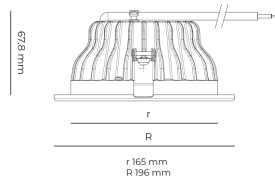

LED

220-240 V
50-60 HzIP20
IP44CCT
4000 kCRI
80+

Product technical data

Mains voltage	220 - 240V AC, 50/60Hz
Connection method	Plug-in terminal
Dimming type	DALI
IP rating	44/20
Protection class	II
Ambient temperature	0 to +30 °C
Light source	LED
Colour temperature	4000k
Color rendering index	80
Rated luminous flux	2,185 lm
Connected load	18.30 W
Luminous efficacy	119.4 lm/W

Optical system	Reflector
Optical part material	Hardened glass
Housing material	Die-cast aluminium
Surface finish	Powder coated
Height	75.00 cm
Diameter	196.00 cm
Weight	0.80 kg
Service lifetime (L80 B10)	50 000 h
Warranty	5 years

Dimensions

Light distribution