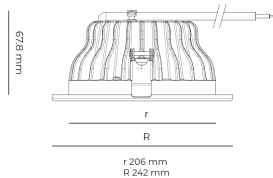

LED

 220-240 V
50-60 Hz

IP20
IP44

CCT
4000 k
CRI
80+

Product technical data

Mains voltage	220 - 240V AC, 50/60Hz
Connection method	Plug-in terminal
Dimming type	DALI
IP rating	44/20
Protection class	II
Ambient temperature	0 to +30 °C
Light source	LED
Colour temperature	4000k
Color rendering index	80
Rated luminous flux	2,185 lm
Connected load	18.30 W
Luminous efficacy	119.4 lm/W

Optical system	Reflector
Optical part material	Hardened glass
Housing material	Die-cast aluminium
Surface finish	Powder coated
Height	75.00 cm
Diameter	242.00 cm
Weight	1.00 kg
Service lifetime (L80 B10)	50 000 h
Warranty	5 years

Dimensions

Light distribution