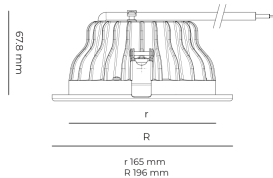

LED 220-240 V IP20
 50-60Hz IP44

CCT
4000 k

CRI
80+

Product technical data

Mains voltage	220 - 240V AC, 50/60Hz
Connection method	Plug-in terminal
Dimming type	Non-dimmable
IP rating	44/20
Protection class	II
Ambient temperature	0 to +30 °C
Light source	LED
Colour temperature	4000k
Color rendering index	80
Rated luminous flux	2,185 lm
Connected load	18.30 W
Luminous efficacy	119.4 lm/W

Optical system	Reflector
Optical part material	Hardened glass
Housing material	Die-cast aluminium
Surface finish	Powder coated
Height	75.00 cm
Diameter	196.00 cm
Weight	0.80 kg
Service lifetime (L80 B10)	50 000 h
Warranty	5 years

Dimensions

Light distribution