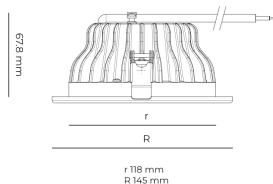

Optical system	Reflector
Optical part material	Hardened glass
Housing material	Die-cast aluminium
Surface finish	Powder coated
Height	75.00 cm
Diameter	145.00 cm
Weight	0.60 kg
Service lifetime (L80 B10)	50 000 h
Warranty	5 years

### Dimensions