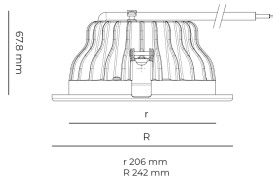

LED 220-240 V IP20
 50-60 Hz IP44

CCT
4000 k

CRI
80+

Product technical data

Mains voltage	220 - 240V AC, 50/60Hz
Connection method	Plug-in terminal
Dimming type	Non-dimmable
IP rating	44/20
Protection class	II
Ambient temperature	0 to +30 °C
Light source	LED
Colour temperature	4000k
Color rendering index	80
Rated luminous flux	2,185 lm
Connected load	18.30 W
Luminous efficacy	119.4 lm/W

Optical system	Reflector
Optical part material	Hardened glass
Housing material	Die-cast aluminium
Surface finish	Powder coated
Height	75.00 cm
Diameter	242.00 cm
Weight	1.00 kg
Service lifetime (L80 B10)	50 000 h
Warranty	5 years

Dimensions

Light distribution