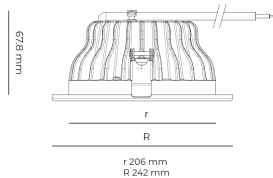

LED

 220-240 V
50-60 Hz

IP20
IP44

CCT
4000 k
CRI
80+

Product technical data

Mains voltage	220 - 240V AC, 50/60Hz
Connection method	Plug-in terminal
Dimming type	Non-dimmable
IP rating	44/20
Protection class	II
Ambient temperature	0 to +30 °C
Light source	LED
Colour temperature	4000k
Color rendering index	80
Rated luminous flux	2,185 lm
Connected load	18.30 W
Luminous efficacy	119.4 lm/W

Optical system	Reflector
Optical part material	Hardened glass
Housing material	Die-cast aluminium
Surface finish	Powder coated
Height	75.00 cm
Diameter	242.00 cm
Weight	1.00 kg
Service lifetime (L80 B10)	50 000 h
Warranty	5 years

Dimensions

Light distribution