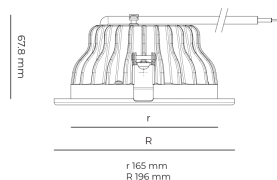

Optical system	Reflector
Optical part material	Hardened glass
Housing material	Die-cast aluminium
Surface finish	Powder coated
Height	75.00 cm
Diameter	196.00 cm
Weight	0.80 kg
Service lifetime (L80 B10)	50 000 h
Warranty	5 years

### Dimensions