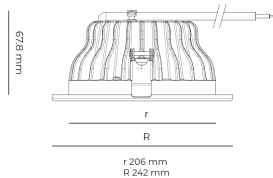

LED

220-240 V
50-60 HzIP20
IP44CCT
4000 kCRI
80+

Product technical data

Mains voltage	220 - 240V AC, 50/60Hz
Connection method	Plug-in terminal
Dimming type	Non-dimmable
IP rating	44/20
Protection class	II
Ambient temperature	0 to +30 °C
Light source	LED
Colour temperature	4000k
Color rendering index	80
Rated luminous flux	2,185 lm
Connected load	18.30 W
Luminous efficacy	119.4 lm/W

Optical system	Reflector
Optical part material	Hardened glass
Housing material	Die-cast aluminium
Surface finish	Powder coated
Height	75.00 cm
Diameter	242.00 cm
Weight	1.00 kg
Service lifetime (L80 B10)	50 000 h
Warranty	5 years

Dimensions

Light distribution