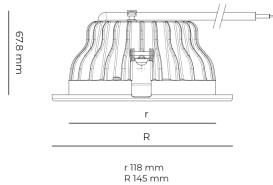

LED

 220-240 V
50-60 Hz

IP20
IP44

CCT
4000 k
CRI
80+

Product technical data

Mains voltage	220 - 240V AC, 50/60Hz
Connection method	Plug-in terminal
Dimming type	Non-dimmable
IP rating	44/20
Protection class	II
Ambient temperature	0 to +30 °C
Light source	LED
Colour temperature	4000k
Color rendering index	80
Rated luminous flux	2,185 lm
Connected load	18.30 W
Luminous efficacy	119.4 lm/W

Optical system	Reflector
Optical part material	Hardened glass
Housing material	Die-cast aluminium
Surface finish	Powder coated
Height	75.00 cm
Diameter	145.00 cm
Weight	0.60 kg
Service lifetime (L80 B10)	50 000 h
Warranty	5 years

Dimensions

Light distribution