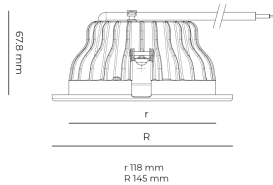

Technical datasheet

PRIME-4-M-830-2-C-WH

Product description

Prime is a recessed LED downlight with aluminum reflector and LED source with 50,000 hours lifetime. Available in 3 sizes and 3 power options, color temperatures 3000K/4000K with CRI 80+. Three light distribution types (Clear, Diffuse, Partly diffuse) with separate LED driver and DALI control option available. Ideal for offices, commercial spaces and residential buildings. 5-year warranty.

LED 220-240 V
50-60 Hz **IP20**
IP44  **CE** **CCT**
3000 k **CRI**
80+

Product technical data

Mains voltage	220 - 240V AC, 50/60Hz
Connection method	Plug-in terminal
Dimming type	DALI
IP rating	44/20
Protection class	II
Ambient temperature	0 to +30 °C
Light source	LED
Colour temperature	3000k
Color rendering index	80
Rated luminous flux	2,185 lm
Connected load	18.30 W
Luminous efficacy	119.4 lm/W

Optical system	Reflector
Optical part material	Hardened glass
Housing material	Die-cast aluminium
Surface finish	Powder coated
Height	75.00 cm
Diameter	145.00 cm
Weight	0.60 kg
Service lifetime (L80 B10)	50 000 h
Warranty	5 years

Dimensions

Light distribution