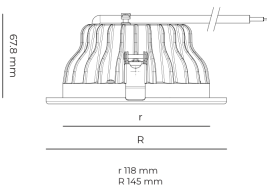

Optical system	Reflector
Optical part material	Hardened glass
Housing material	Die-cast aluminium
Surface finish	Powder coated
Height	75.00 cm
Diameter	145.00 cm
Weight	0.60 kg
Service lifetime (L80 B10)	50 000 h
Warranty	5 years

### Dimensions