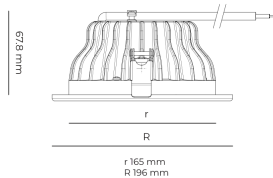

LED

220-240 V
50-60 HzIP20
IP44CCT
3000 kCRI
80+

Product technical data

Mains voltage	220 - 240V AC, 50/60Hz
Connection method	Plug-in terminal
Dimming type	DALI
IP rating	44/20
Protection class	II
Ambient temperature	0 to +30 °C
Light source	LED
Colour temperature	3000k
Color rendering index	80
Rated luminous flux	2,185 lm
Connected load	18.30 W
Luminous efficacy	119.4 lm/W

Optical system	Reflector
Optical part material	Hardened glass
Housing material	Die-cast aluminium
Surface finish	Powder coated
Height	75.00 cm
Diameter	196.00 cm
Weight	0.80 kg
Service lifetime (L80 B10)	50 000 h
Warranty	5 years

Dimensions

Light distribution