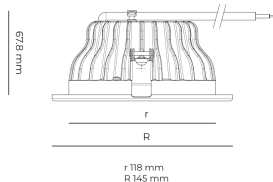

LED

220-240 V
50-60 HzIP20
IP44CCT
3000 kCRI
80+

Product technical data

Mains voltage	220 - 240V AC, 50/60Hz
Connection method	Plug-in terminal
Dimming type	DALI
IP rating	44/20
Protection class	II
Ambient temperature	0 to +30 °C
Light source	LED
Colour temperature	3000k
Color rendering index	80
Rated luminous flux	2,185 lm
Connected load	18.30 W
Luminous efficacy	119.4 lm/W

Optical system	Reflector
Optical part material	Hardened glass
Housing material	Die-cast aluminium
Surface finish	Powder coated
Height	75.00 cm
Diameter	145.00 cm
Weight	0.60 kg
Service lifetime (L80 B10)	50 000 h
Warranty	5 years

Dimensions

Light distribution