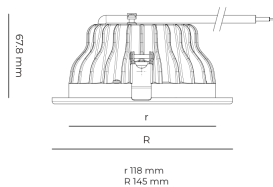

Technical datasheet

PRIME-4-M-830-1-D-WH

Product description

Prime is a recessed LED downlight with aluminum reflector and LED source with 50,000 hours lifetime. Available in 3 sizes and 3 power options, color temperatures 3000K/4000K with CRI 80+. Three light distribution types (Clear, Diffuse, Partly diffuse) with separate LED driver and DALI control option available. Ideal for offices, commercial spaces and residential buildings. 5-year warranty.

LED 220-240 V 50-60 Hz **IP20** **IP44**   **CCT** 3000 k **CRI** 80+

Product technical data

Mains voltage	220 - 240V AC, 50/60Hz
Connection method	Plug-in terminal
Dimming type	Non-dimmable
IP rating	44/20
Protection class	II
Ambient temperature	0 to +30 °C
Light source	LED
Colour temperature	3000k
Color rendering index	80
Rated luminous flux	2,185 lm
Connected load	18.30 W
Luminous efficacy	119.4 lm/W

Optical system	Reflector
Optical part material	Hardened glass
Housing material	Die-cast aluminium
Surface finish	Powder coated
Height	75.00 cm
Diameter	145.00 cm
Weight	0.60 kg
Service lifetime (L80 B10)	50 000 h
Warranty	5 years

Dimensions

Light distribution