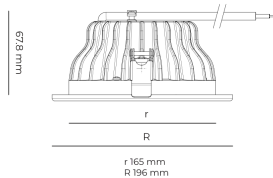

LED

 220-240 V
50-60 Hz

IP20
IP44

CCT
3000 k
CRI
80+

Product technical data

Mains voltage	220 - 240V AC, 50/60Hz
Connection method	Plug-in terminal
Dimming type	Non-dimmable
IP rating	44/20
Protection class	II
Ambient temperature	0 to +30 °C
Light source	LED
Colour temperature	3000k
Color rendering index	80
Rated luminous flux	2,185 lm
Connected load	18.30 W
Luminous efficacy	119.4 lm/W

Optical system	Reflector
Optical part material	Hardened glass
Housing material	Die-cast aluminium
Surface finish	Powder coated
Height	75.00 cm
Diameter	196.00 cm
Weight	0.80 kg
Service lifetime (L80 B10)	50 000 h
Warranty	5 years

Dimensions

Light distribution