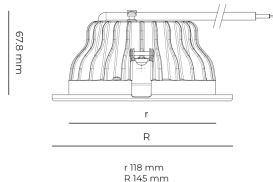

Technical datasheet

PRIME-4-M-830-1-C-WH

Product description

Prime is a recessed LED downlight with aluminum reflector and LED source with 50,000 hours lifetime. Available in 3 sizes and 3 power options, color temperatures 3000K/4000K with CRI 80+. Three light distribution types (Clear, Diffuse, Partly diffuse) with separate LED driver and DALI control option available. Ideal for offices, commercial spaces and residential buildings. 5-year warranty.

LED 220-240 V
50-60 Hz **IP20**
IP44  **CE** **CCT**
3000 k **CRI**
80+

Product technical data

Mains voltage	220 - 240V AC, 50/60Hz
Connection method	Plug-in terminal
Dimming type	Non-dimmable
IP rating	44/20
Protection class	II
Ambient temperature	0 to +30 °C
Light source	LED
Colour temperature	3000k
Color rendering index	80
Rated luminous flux	2,185 lm
Connected load	18.30 W
Luminous efficacy	119.4 lm/W

Optical system	Reflector
Optical part material	Hardened glass
Housing material	Die-cast aluminium
Surface finish	Powder coated
Height	75.00 cm
Diameter	145.00 cm
Weight	0.60 kg
Service lifetime (L80 B10)	50 000 h
Warranty	5 years

Dimensions

Light distribution