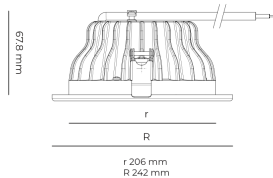

Optical system	Reflector
Optical part material	Hardened glass
Housing material	Die-cast aluminium
Surface finish	Powder coated
Height	75.00 cm
Diameter	242.00 cm
Weight	1.00 kg
Service lifetime (L80 B10)	50 000 h
Warranty	5 years

### Dimensions