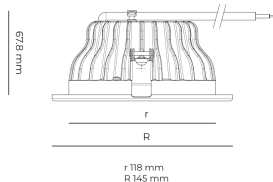

LED

 220-240 V
50-60 Hz

IP20
IP44

CCT
3000 k
CRI
80+

Product technical data

Mains voltage	220 - 240V AC, 50/60Hz
Connection method	Plug-in terminal
Dimming type	Non-dimmable
IP rating	44/20
Protection class	II
Ambient temperature	0 to +30 °C
Light source	LED
Colour temperature	3000k
Color rendering index	80
Rated luminous flux	2,185 lm
Connected load	18.30 W
Luminous efficacy	119.4 lm/W

Optical system	Reflector
Optical part material	Hardened glass
Housing material	Die-cast aluminium
Surface finish	Powder coated
Height	75.00 cm
Diameter	145.00 cm
Weight	0.60 kg
Service lifetime (L80 B10)	50 000 h
Warranty	5 years

Dimensions

Light distribution