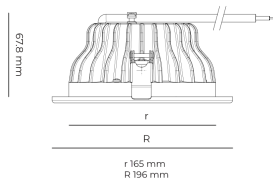

Technical datasheet

PRIME-6-S-840-2-D-WH

Product description

Prime is a recessed LED downlight with aluminum reflector and LED source with 50,000 hours lifetime. Available in 3 sizes and 3 power options, color temperatures 3000K/4000K with CRI 80+. Three light distribution types (Clear, Diffuse, Partly diffuse) with separate LED driver and DALI control option available. Ideal for offices, commercial spaces and residential buildings. 5-year warranty.

LED 220-240 V 50-60 Hz **IP20** **IP44**   **CCT** 4000 k **CRI** 80+

Product technical data

Mains voltage	220 - 240V AC, 50/60Hz
Connection method	Plug-in terminal
Dimming type	DALI
IP rating	44/20
Protection class	II
Ambient temperature	0 to +30 °C
Light source	LED
Colour temperature	4000k
Color rendering index	80
Rated luminous flux	1,575 lm
Connected load	12.60 W
Luminous efficacy	125.0 lm/W

Optical system	Reflector
Optical part material	Hardened glass
Housing material	Die-cast aluminium
Surface finish	Powder coated
Height	75.00 cm
Diameter	196.00 cm
Weight	0.80 kg
Service lifetime (L80 B10)	50 000 h
Warranty	5 years

Dimensions

Light distribution